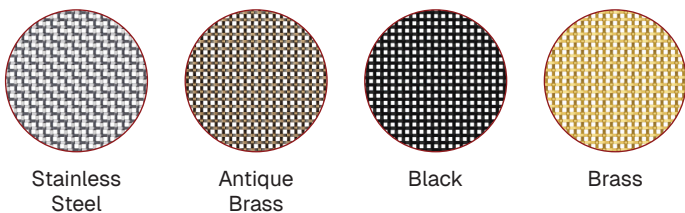

Toki-Wide

The Wide Toki Light delivers even, direct lighting, making it a versatile choice for residential or commercial spaces. Its broad form casts a generous glow, perfect for creating a welcoming atmosphere

Box Content

Material	WOVENPANEL® Mild Steel, electroplated finish
Lighting Type	Direct and even illumination
Applications	Residential dining rooms, reception areas or retail spaces
Key Features	Wide-reaching light, clean aesthetic, and durable material
Weight	4kgs
Warranty	2-Year Warranty

Colours

Fitting

- E27 Screw in lamp holder - 60w max
- Must be installed by a registered electrician
- 3-Core textile cord, 2.5m can be cut to length
- Fitting color, Black
- Comes fully assembled
- Needs fitting to shade on install
- Comes with suspension wire for additional support
- AS/NZS Compliant
- Must be installed by a registered electrician
- SDOC available
- Dimmable
- For Interior Use only