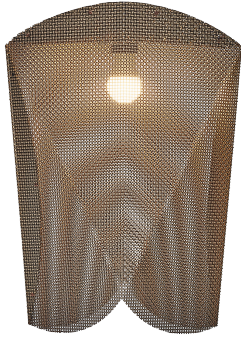

Toki-Wide

The Wide Toki Light delivers even, direct lighting, making it a versatile choice for residential or commercial spaces. Its broad form casts a generous glow, perfect for creating a welcoming atmosphere

Box Content

Material	WOVENPANEL® Mild Steel, electroplated finish
Lighting Type	Direct and even illumination
Applications	Residential dining rooms, reception areas or retail spaces
Key Features	Wide-reaching light, clean aesthetic, and durable material
Weight	4kgs
Warranty	2-Year Warranty

Colours

Fitting

- E27 Screw in lamp holder - 60w max
- Must be installed by a registered electrician
- 3-Core textile cord, 2.5m can be cut to length
- Fitting color, Black
- Comes fully assembled
- Needs fitting to shade on install
- Comes with suspension wire for additional support
- AS/NZS Compliant
- Must be installed by a registered electrician
- SDOC available
- Dimmable
- For Interior Use only