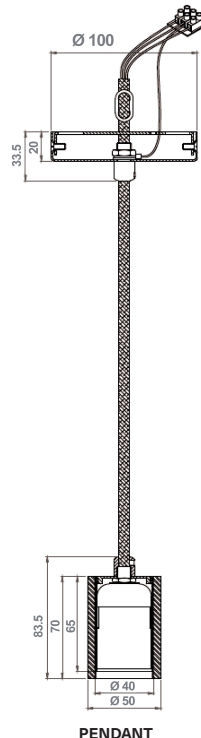

Box Content

Material	WOVENPANEL® Mild Steel, electroplated finish
Lighting Type	Direct and even illumination
Applications	Residential dining rooms, reception areas or retail spaces
Key Features	Wide-reaching light, clean aesthetic, and durable material
Weight	4kgs
Warranty	2-Year Warranty

Colours

Fitting

- E27 Screw in lamp holder - 60w max
- Must be installed by a registered electrician
- 3-Core textile cord, 2.5m can be cut to length
- Fitting color, Black
- Comes fully assembled
- Needs fitting to shade on install
- Comes with suspension wire for additional support
- AS/NZS Compliant
- Must be installed by a registered electrician
- SDOC available
- Dimmable
- For Interior Use only