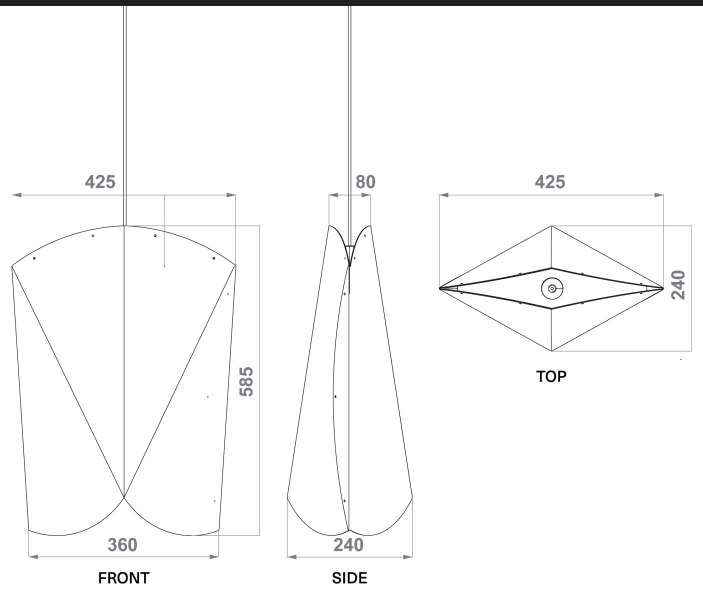

Toki-Wide

The Wide Toki Light delivers even, direct lighting, making it a versatile choice for residential or commercial spaces. Its broad form casts a generous glow, perfect for creating a welcoming atmosphere