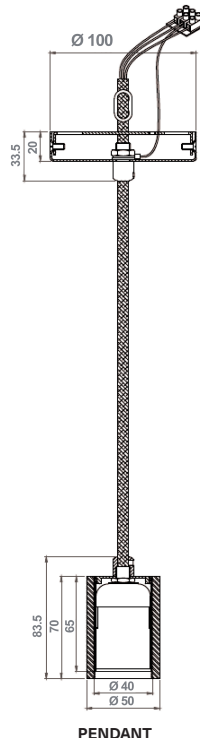

Toki-Small

The Small Toki Light brings focused illumination with a compact, refined design. Its clean, vertical structure is perfect for hanging above kitchen islands, workspaces, or as an accent light in smaller spaces.

Box Content

Shade

Lamp holder

Ceiling rose with suspension wire

3-Core textile cord, 2.5m

Material	WOVENPANEL® Mild Steel, electroplated finish
Lighting Type	Direct and focused
Applications	Kitchen islands, task lighting, or smaller residential & commercial spaces
Key Features	Space-saving design, easy assembly and precision lighting
Weight	3 kgs
Warranty	2-Year Warranty

Colours

Stainless Steel

Antique Brass

Black

Brass

Fitting

PENDANT

- E27 Screw in lamp holder - 60w max
- Must be installed by a registered electrician
- 3-Core textile cord, 2.5m can be cut to length
- Fitting color, Black
- Comes fully assembled
- Needs fitting to shade on install
- Comes with suspension wire for additional support
- AS/NZS Compliant
- Must be installed by a registered electrician
- SDOC available
- Dimmable
- For Interior Use only