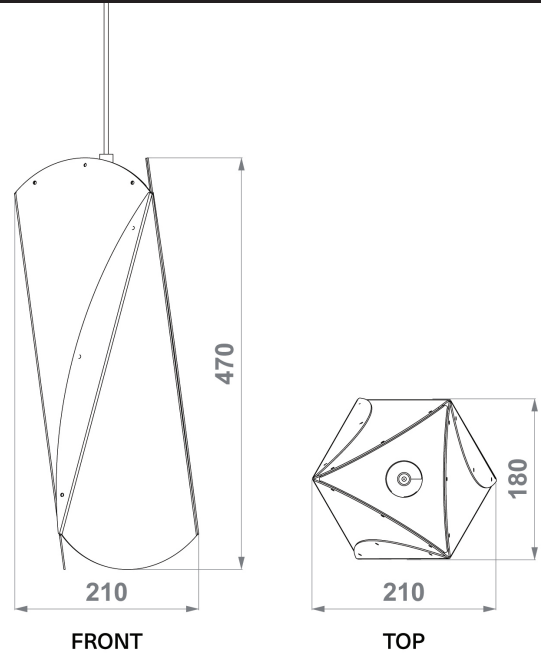

Toki-Small

The Small Toki Light brings focused illumination with a compact, refined design. Its clean, vertical structure is perfect for hanging above kitchen islands, workspaces, or as an accent light in smaller spaces.

Box Content

Shade

Lamp holder

Ceiling rose with suspension wire

3-Core textile cord, 2.5m

Material	WOVENPANEL® Mild Steel, electroplated finish
Lighting Type	Direct and focused
Applications	Kitchen islands, task lighting, or smaller residential & commercial spaces
Key Features	Space-saving design, easy assembly and precision lighting
Weight	3 kgs
Warranty	2-Year Warranty

Colours

Stainless Steel

Antique Brass

Black

Brass

Fitting

PENDANT

- E27 Screw in lamp holder - 60w max
- Must be installed by a registered electrician
- 3-Core textile cord, 2.5m can be cut to length
- Fitting color, Black
- Comes fully assembled
- Needs fitting to shade on install
- Comes with suspension wire for additional support
- AS/NZS Compliant
- Must be installed by a registered electrician
- SDOC available
- Dimmable
- For Interior Use only